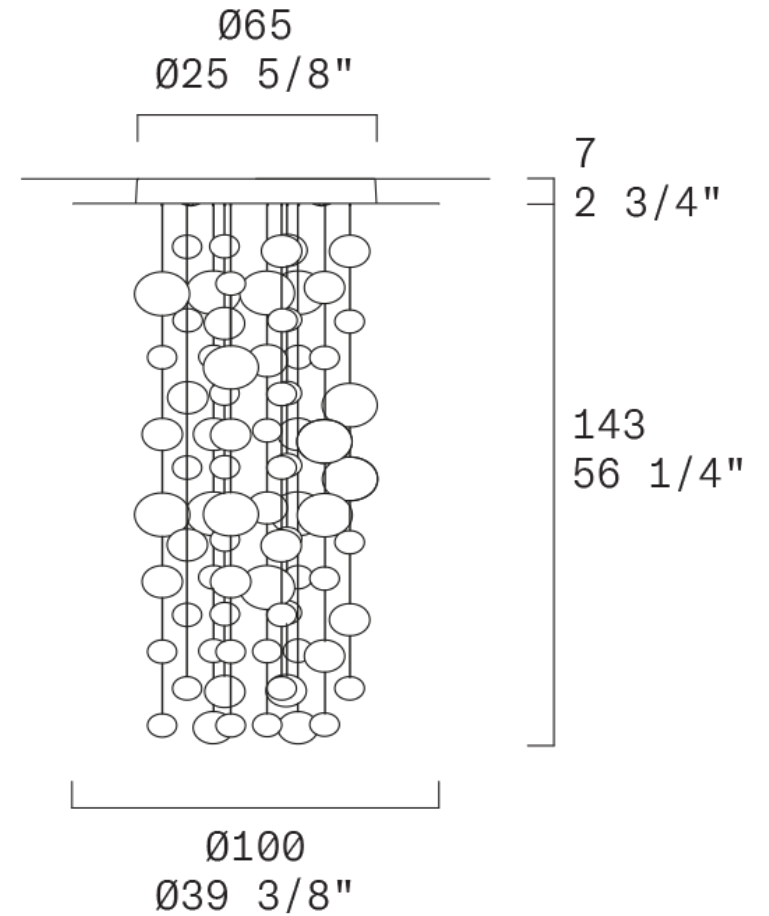

Type: Suspension

Light source: GU10 5 x 7W Retrofit LED

Dimmer: Dimmer on cord

Materials (diffuser / structure): Borosilicate blown glass / polished steel

Color finishes

Diffuser: Transparent

Structure: Polished steel

Light source: G53 4 x 15W Retrofit LED

or

G53 4 x 15W Retrofit LED + GU5,3 1 x 8W Retrofit LED

RGB 660lm

Materials (diffuser / structure): Borosilicate blown glass / polished steel

Color finishes

Diffuser: Transparent

Structure: Polished steel

Note: GU5,3 LED with RGB + Remote control (usable until 5m)

Ether S

Ether S 50

Ether S 90

LEUCOS®

You spot it from afar

LEUCOS®