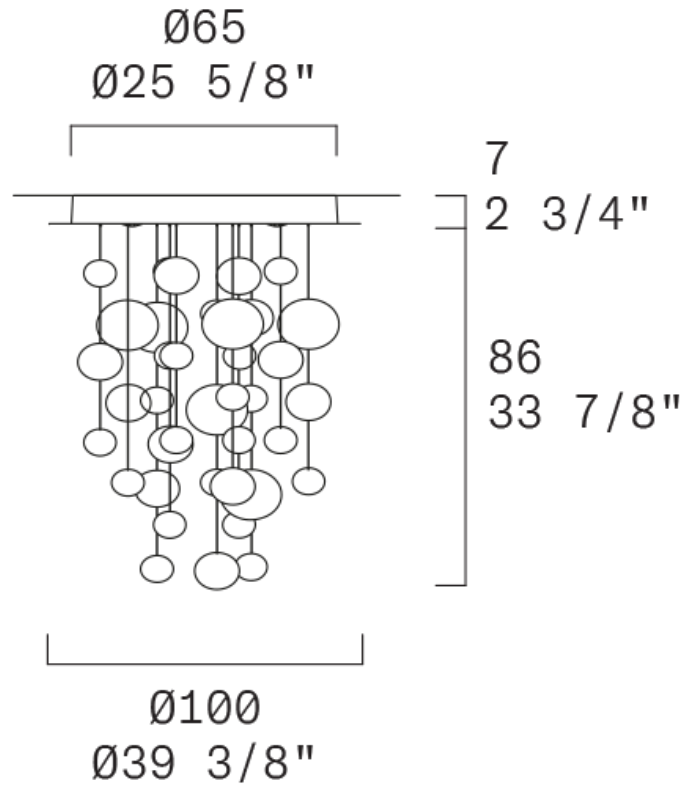

Light source: G53 4 x 15W Retrofit LED

or

G53 4 x 15W Retrofit LED + GU5,3 1 x 8W Retrofit LED

RGB 660lm

Materials (diffuser / structure): Borosilicate blown glass / polished steel

Color finishes

Diffuser: Transparent

Structure: Polished steel

Note: GU5,3 LED with RGB + Remote control (usable until 5m)

Ether S

Ether S 50

Ether S 90

LEUCOS®

You spot it from afar

LEUCOS®