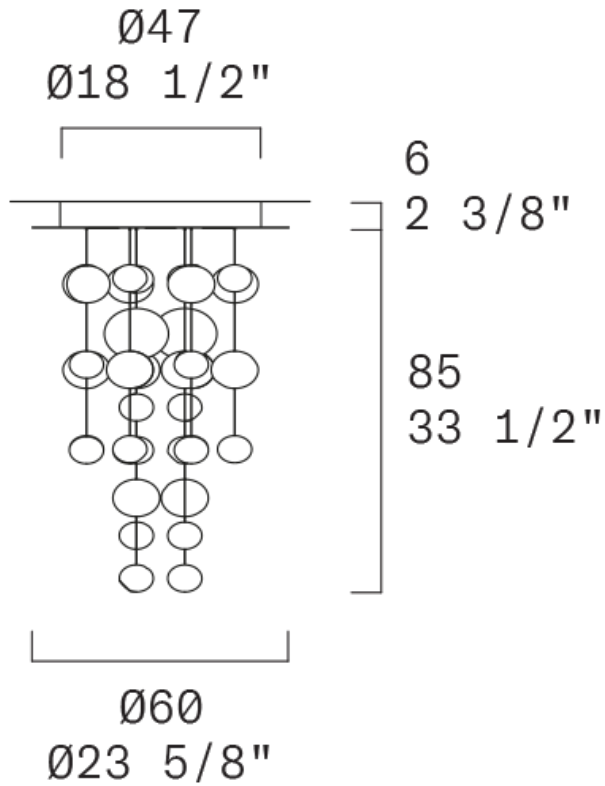

Light source: G53 4 x 15W Retrofit LED

or

G53 4 x 15W Retrofit LED + GU5,3 1 x 8W Retrofit LED

RGB 660lm

Materials (diffuser / structure): Borosilicate blown glass / polished steel

Color finishes

Diffuser: Transparent

Structure: Polished steel

Note: GU5,3 LED with RGB + Remote control (usable until 5m)

Ether S

Ether S 50

Ether S 90

LEUCOS®

You spot it from afar

LEUCOS®