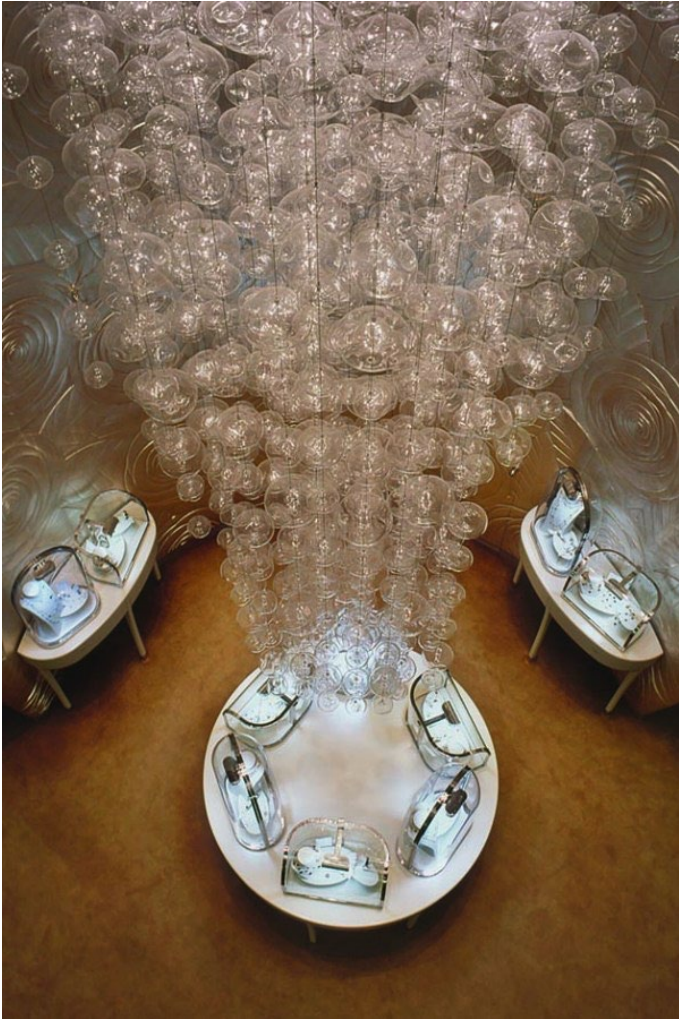

LEUCOS®

You spot it from afar

VAN CLEEF & ARPELS | PRODUCT Ether | DESIGNER Patrick Jouin | ARCHITECTS Jouin Mancu Studio | CREDIT Eric Laignel | Paris, FRANCE